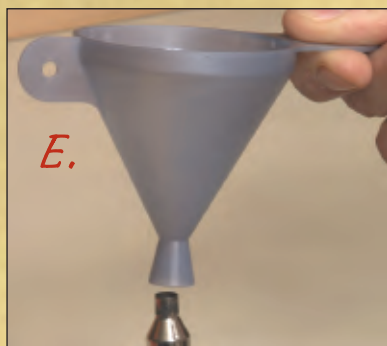

A. Pro 1000

This model has the same features and accuracy as the Pro 500 but measures up to 1000 grains. Includes scale counterweight for measurements over 500 grains.

Pro 1000 (#7752218) $84.95

B. Pro 500

Pro 500 Scales have the same accuracy and components as the older Lyman 500 on a modern, high-impact styrene base. Features include an extra large leveling wheel, dual agate bearings and large dampener. Zeros in seconds. Accurate to 1/10 grain. 500 grain capacity.

Pro 500 (#7752222) $69.95

C. Scale Weight Check Sets

Assures that scales provide accurate readings. Deluxe 10-piece set has 210.5 grains total weight. "New" shooters set totals 60.5 grains for normal powder use range.

Deluxe Set (#7752313) $42.95

Shooters Set (#7752314) $31.95

D. Powder Dribbler

Use the full measure of accuracy built into a powder scale. Features a large powder reservoir and tip-free base.

Dribbler (4 oz.) (#7832201) $14.00

E. E-Zee™ Powder Funnel

Redesigned with all of the latest cartridges in mind, the specially designed powder nozzle of this new funnel handles everything from the smallest .22 up to the big .50 calibers. Including the new Super Short Magnums.

Funnel (1 1/2 oz.) (#7752431) $5.00