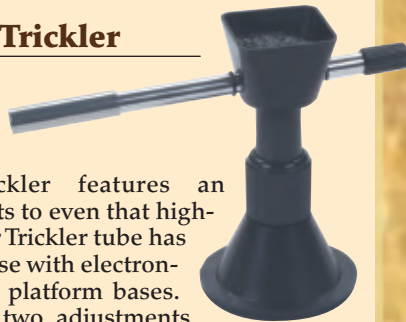

## 1500 XP Electronic Reloading Scale

This revolutionary new 1500 grain scale from Lyman offers the most features of any electronic scale. It's the first scale that comes with a removable powder trickler that works in right or left hand mode. Unlike other scales the 1500 is accurate to 1/10 grain over its full weighing capacity. Features a fold back dust cover and handy "pop out" storage tray which stores accessories. Includes calibration weight, AC adapter and cleaning brush. Also works with 9V battery.

- 1500XP 115V (#7751500) .....\$224.95
- 1500XP 230V (#7751550) .....\$244.95

*Handy pop-out storage tray.*

## 1000 XP Compact Electronic Reloading Scale

Ideal for the range or table top. Scale is accurate to 1/10 grain for the full range of its 1000 grain capacity. Sleek new user friendly design has clear Snap Lock platform cover which rotates to full lay down position or may be removed. Scale works on 9V battery or with AC adapter. Calibration weight, powder pan and AC adapter included.

## E-ZEE Flo™ Universal Powder Trickler

Now the first powder Trickler that works with any reloading scale. Lyman's E-ZEE-FLO accessory powder Trickler features an adjustable base that adapts to even that highest scale platform. Powder Trickler tube has an extension that allows use with electronic scales that have larger platform bases. The combination of the two adjustments allows use with any scale, mechanical or electronic.